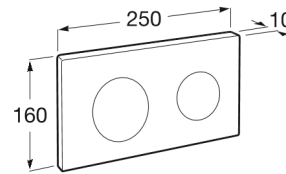

**IN-WALL****PL10 DUAL - Dual flush operating plate for concealed cistern**

DIMENSIONS

Length	250 mm
Height	160 mm

COLOURS AND FINISHES

1 Chrome

PRICE (VAT INCLUDED)

£86.27

TECHNICAL DRAWINGS

FEATURES

Number of buttons: 2

Recommended for public spaces

BOUGHT TOGETHER FREQUENTLY

BASIC TANK LH with AG valve (under window) concealed cistern for back-to-wall WCs

8901212A1

BASIC TANK L with AG valve (under window) 820mm high concealed cistern for back-to-wall WCs